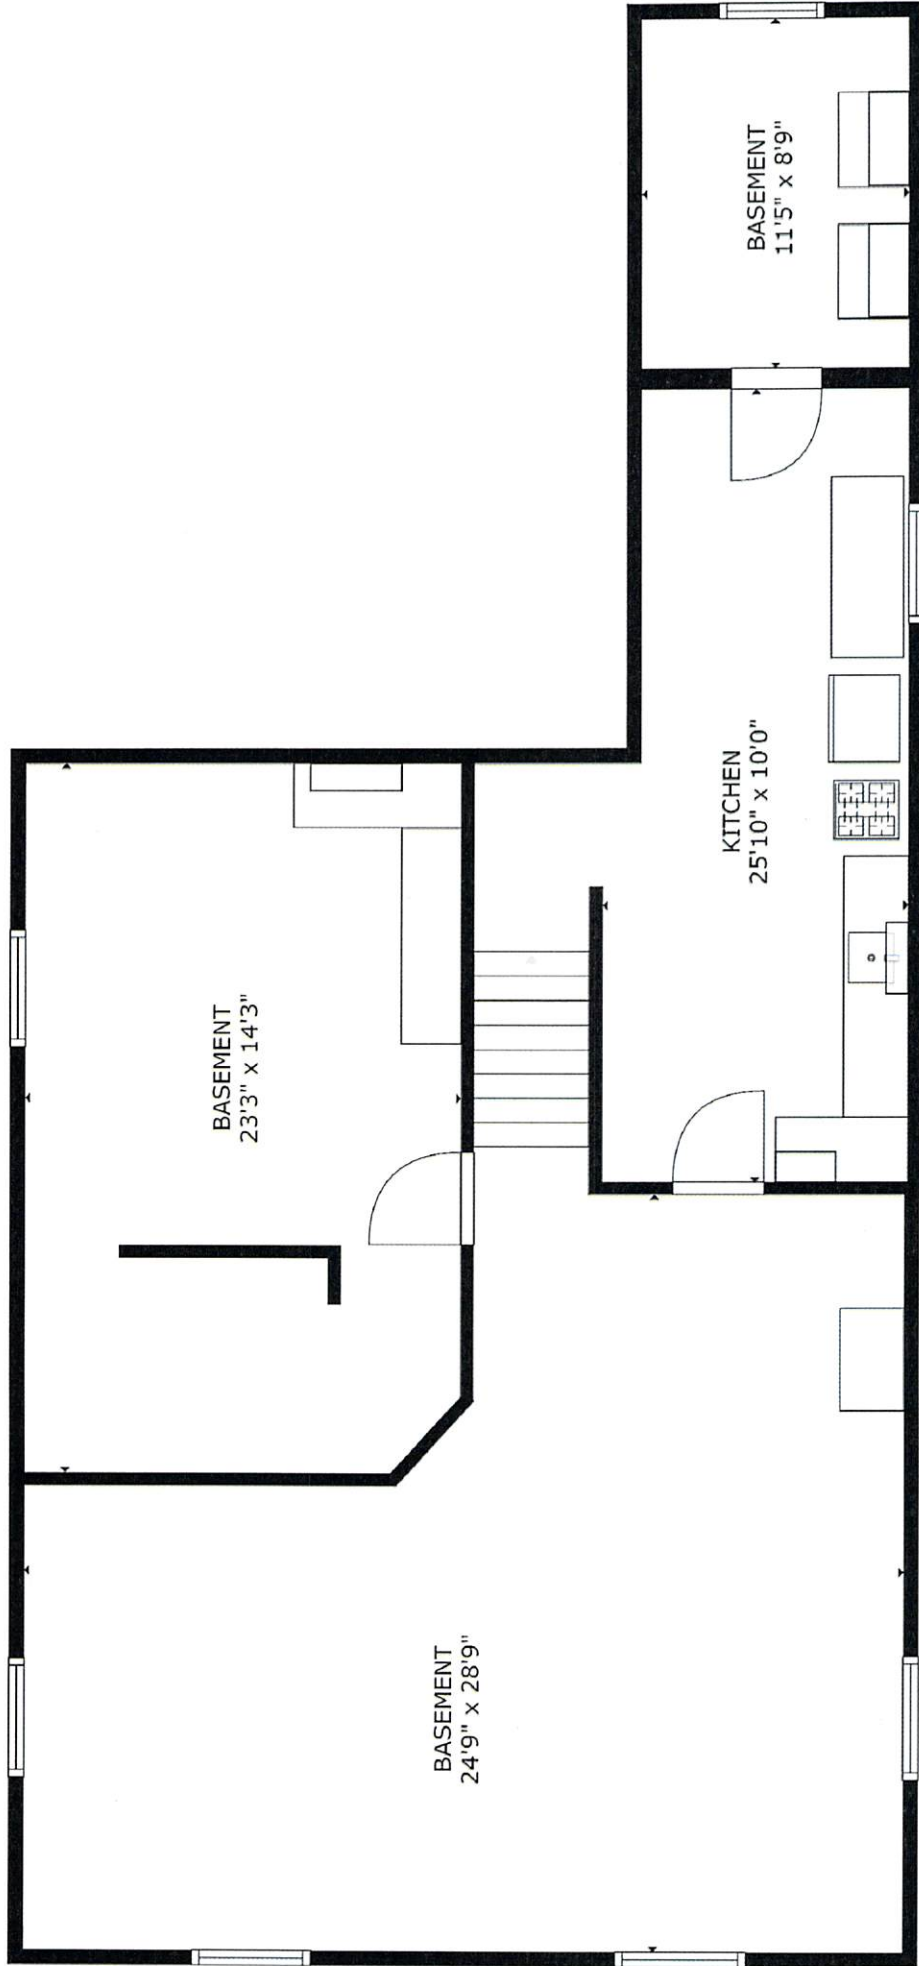

GROSS INTERNAL AREA
 FLOOR 1: 1330 sq ft, FLOOR 2: 1582 sq ft
 TOTAL: 2912 sq ft
 SIZES AND DIMENSIONS ARE APPROXIMATE. ACTUAL MAY VARY.

GROSS INTERNAL AREA
 FLOOR 1: 1330 sq ft; FLOOR 2: 1582 sq ft
 TOTAL: 2912 sq ft

SIZES AND DIMENSIONS ARE APPROXIMATE, ACTUAL MAY VARY.

FLOOR 1